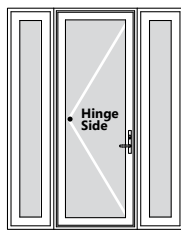

CHECK PANEL OPERATION BELOW & INDICATE RO SIZE

Check One	Outswing	Inswing
DOULBE - DOOR WITH SIDE LIGHTS		
Custom Size - Double Door W/Sidelights	Jamb Depth	
		5 1/4"

Single Swing

Left sidelight - Exterior View

Single Swing

Right sidelight - Exterior View

Single Swing

With sidelights - Exterior View

Single Swing

Left sidelight - Exterior View

Single Swing

Right sidelight - Exterior View